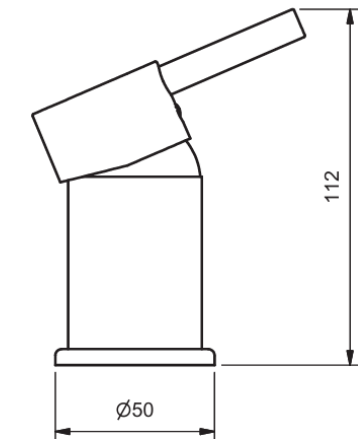

MACALLAN

MO.HBMS.XX*

Hob Basin Mixer Set & Fixed Square line Spout

* XX denotes colour code

MACALLAN

As part of Macallans commitment to quality products, Ramtaps reserves the right to alter and/or improve the design or specification of its products without notice

MACALLAN PTY LTD
Suite 3, Level 6, 70 Pitt Street,
Sydney, NSW, 2000

www.macallantaps.com

All dimensions are in mm. This drawing remains the property of Macallan and should not be copied or distributed without Macallans consent