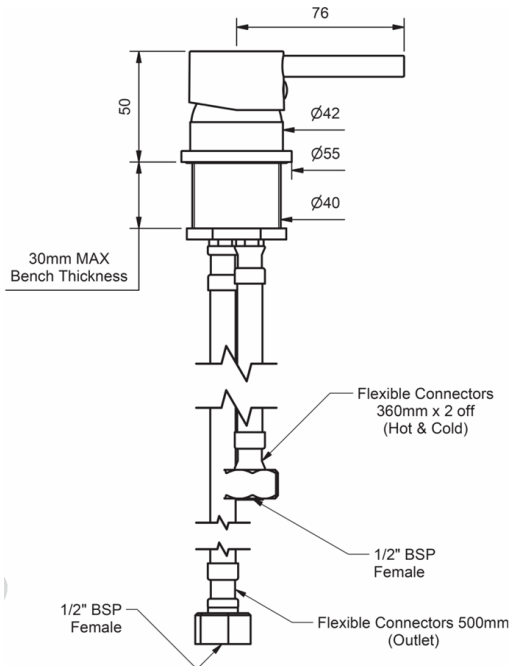

MACALLAN

MO.HBMS.XX*

Hob Basin Mixer Set & Fixed Square line Spout

* XX denotes colour code

MACALLAN

As part of Macallans commitment to quality products, Ramtaps reserves the right to alter and/or improve the design or specification of its products without notice

MACALLAN PTY LTD
Suite 3, Level 6, 70 Pitt Street,
Sydney, NSW, 2000

www.macallantaps.com

All dimensions are in mm. This drawing remains the property of Macallan and should not be copied or distributed without Macallans consent

Title
Hob Basin Mixer Set & Fixed Square line Spout

Code
MO.HBMS.XX

Revision
01

Issue Date
28-07-2025