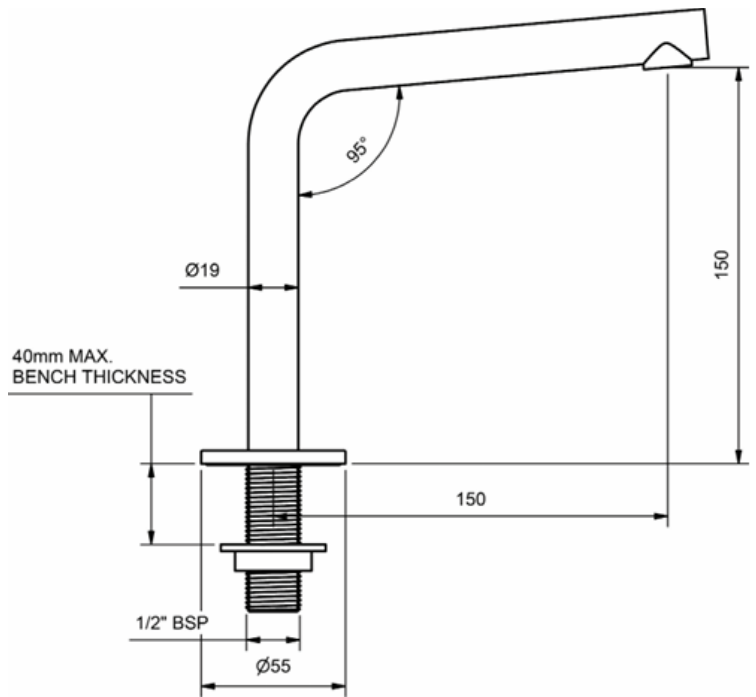

MACALLAN

MO.HBMS.XX*

Hob Basin Mixer Set & Fixed Square line Spout

* XX denotes colour code

MACALLAN

As part of Macallans commitment to quality products, Ramtaps reserves the right to alter and/or improve the design or specification of its products without notice

MACALLAN PTY LTD
Suite 3, Level 6, 70 Pitt Street,
Sydney, NSW, 2000

www.macallantaps.com

All dimensions are in mm. This drawing remains the property of Macallan and should not be copied or distributed without Macallans consent

Title
Hob Basin Mixer Set & Fixed Square line Spout

Code
MO.HBMS.XX

Revision
01

Issue Date
28-07-2025