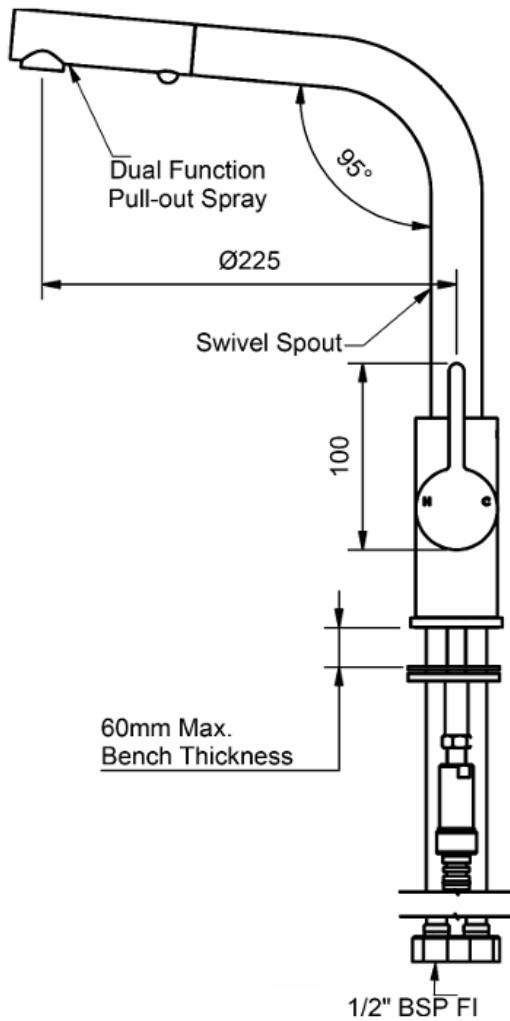

MACALLAN

MO.POSSM.XX*

Vertical Pullout Sink Mixer
Squareline

* XX denotes colour code

MACALLAN

As part of Macallans commitment to quality products, Ramtaps reserves the right to alter and/or improve the design or specification of its products without notice

Title
Vertical Pullout Sink Mixer Squareline

Code
MO.POSSM.XX

Revision
01

Issue Date
28-07-2025