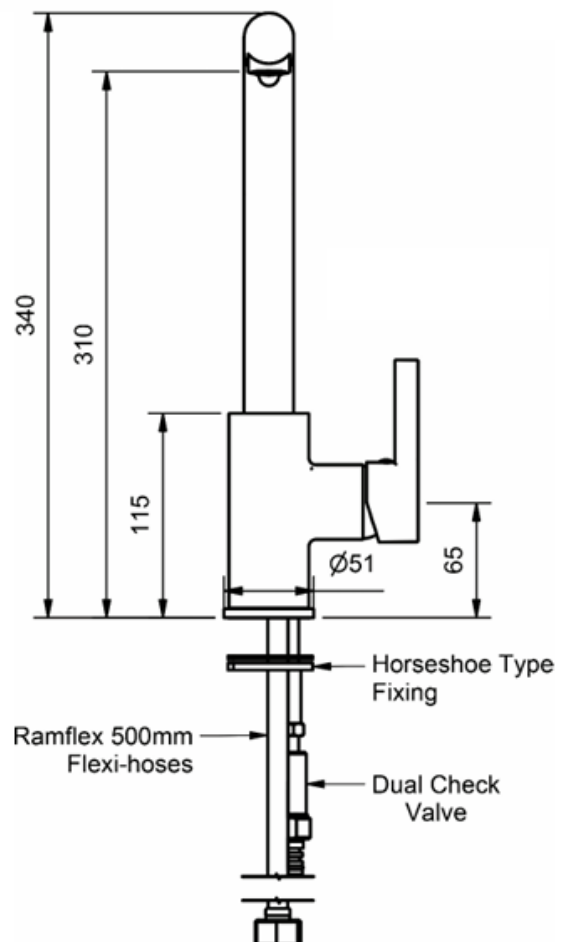

MACALLAN

MO.POSSM.XX*

Vertical Pullout Sink Mixer
Squareline

* XX denotes colour code

MACALLAN

As part of Macallans commitment to quality products, Ramtaps reserves the right to alter and/or improve the design or specification of its products without notice

MACALLAN PTY LTD
Suite 3, Level 6, 70 Pitt Street,
Sydney, NSW, 2000

www.macallantaps.com

All dimensions are in mm. This drawing remains the property of Macallan and should not be copied or distributed without Macallans consent

Title
Vertical Pullout Sink Mixer Squareline

Code
MO.POSSM.XX

Revision
01

Issue Date
28-07-2025