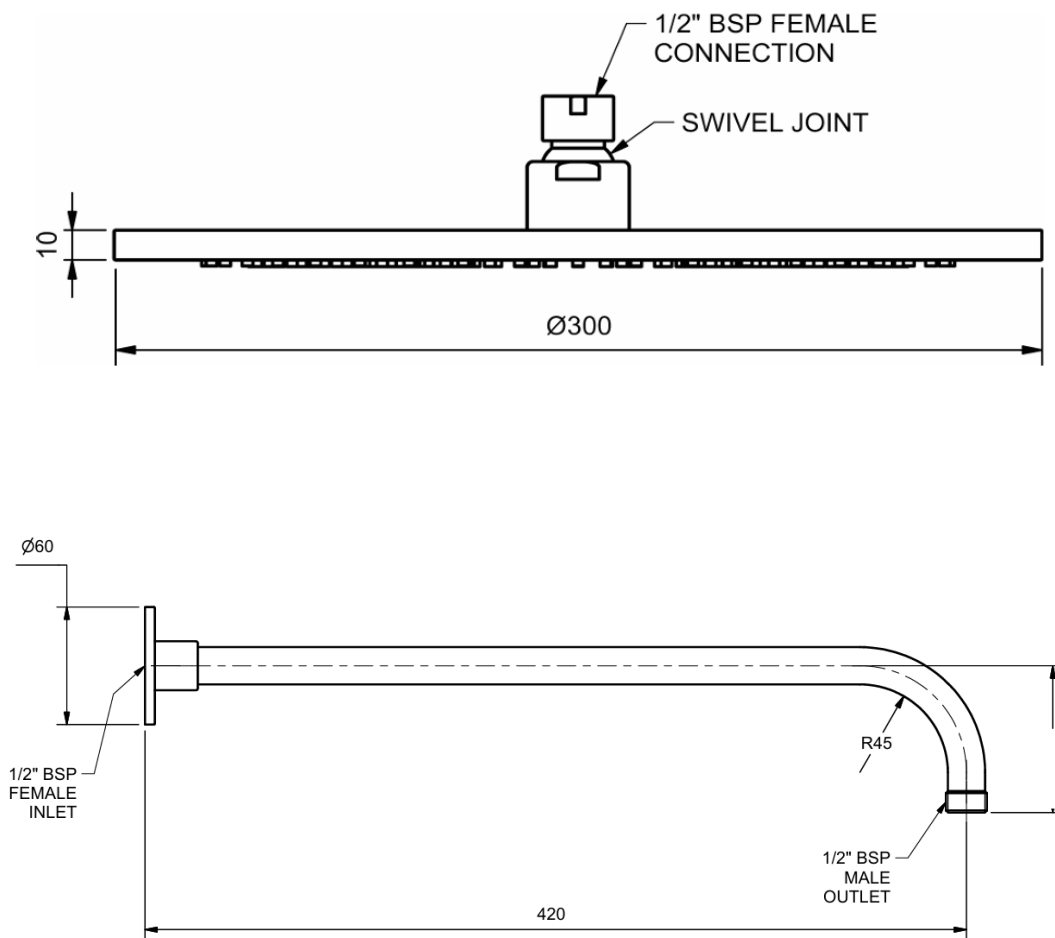

MACALLAN

MO.RASAR300.XX*

400mm R/A Shower Arm
& 300mm Round Shower
Head

* XX denotes colour code

MACALLAN

As part of Macallans commitment to quality products, Ramtaps reserves the right to alter and/or improve the design or specification of its products without notice

Title
400mm R/A Shower Arm & 300mm Round
Shower Head

Code
MO.RASAR300.XX

Revision
01

Issue Date
28-07-2025